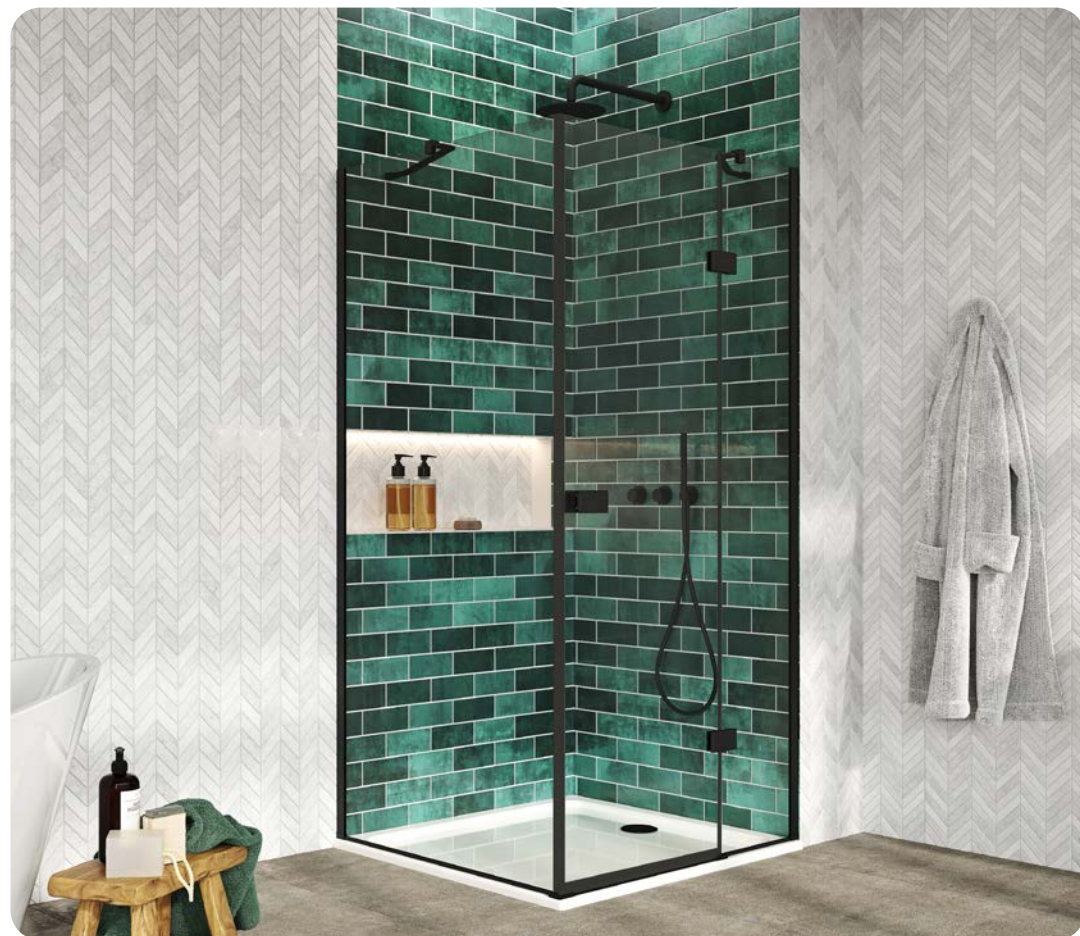

DAWN ATHENA

HINGED DOOR

Size	Width	Price Inc VAT	Code
800	770-790mm	£925.00	ATHHIN800 / ATHMOVEPACKBLK / ATHFIXPACKBLK
900	870-890mm	£925.00	ATHHIN900 / ATHMOVEPACKBLK / ATHFIXPACKBLK
1000	970-990mm	£975.00	ATHHIN1000 / ATHMOVEPACKBLK / ATHFIXPACKBLK
1200	1170-1190mm	£1,025.00	ATHHIN1200 / ATHMOVEPACKBLK / ATHFIXPACKBLK

SIDE PANEL

Size	Width	Price Inc VAT	Code
700	670-690mm	£425.00	ATHSIDE700 / ATHSIDEPACKBLK
760	730-750mm	£425.00	ATHSIDE760 / ATHSIDEPACKBLK
800	770-790mm	£436.00	ATHSIDE800 / ATHSIDEPACKBLK
900	870-890mm	£436.00	ATHSIDE900 / ATHSIDEPACKBLK