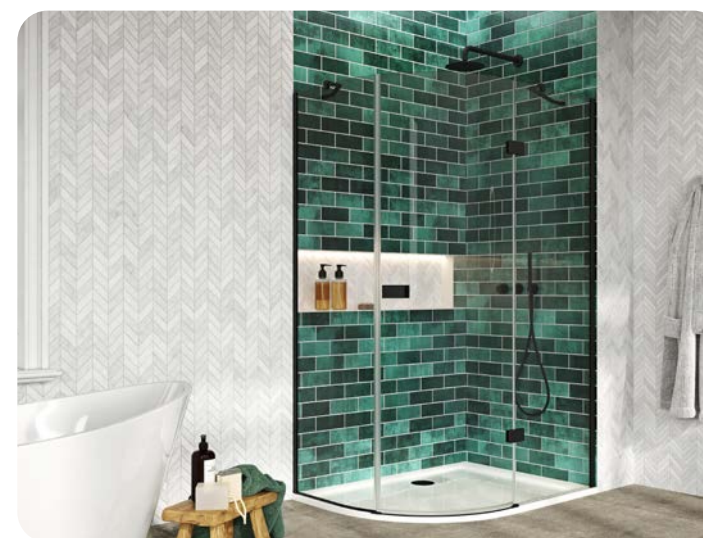

HINGED OFFSET QUADRANT

Size	Width	Price Inc VAT	Code
1200x800	1165/1185 - 765/785mm	£1,275.00	ATHQD12X8 / ATHQUADPACKBLK
1200x900	1165/1185 - 865/885mm	£1,275.00	ATHQD12X9 / ATHQUADPACKBLK

6MM TOUGHGLASS

UNIVERSAL DOOR

TRIDENT GUARD

SEAMLESS DESIGN

LIFETIME GUARANTEE