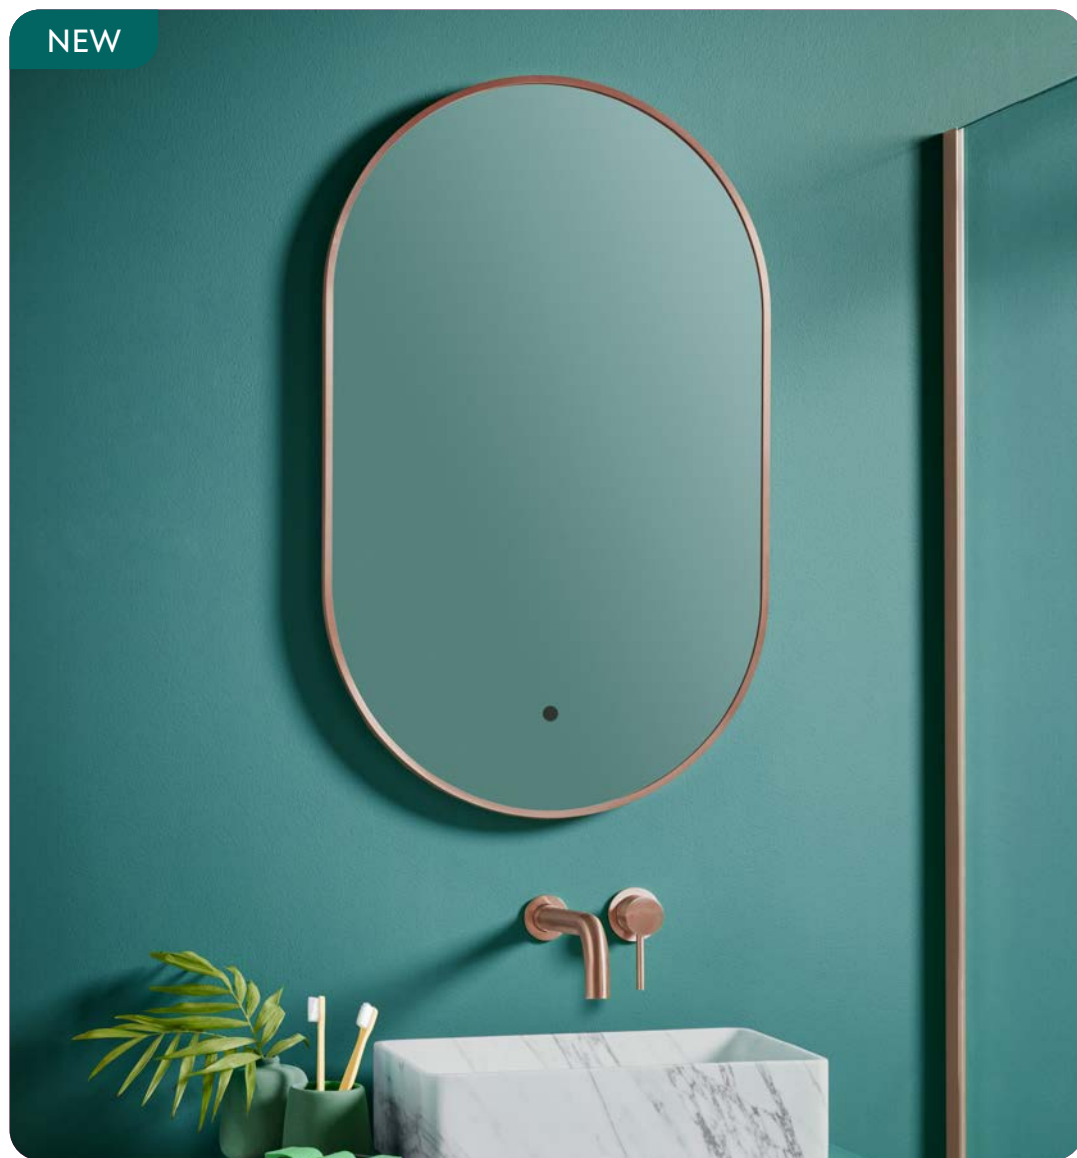

## INWARD OPENING SCREEN

£550.00

1500 x 900mm

THALIAINPACKBZ

## MIRROR

## AUBREY LED MIRROR

£410.00

500 x 800mm

MIRROR014

*Pre-Order for Scudo Edition 19*