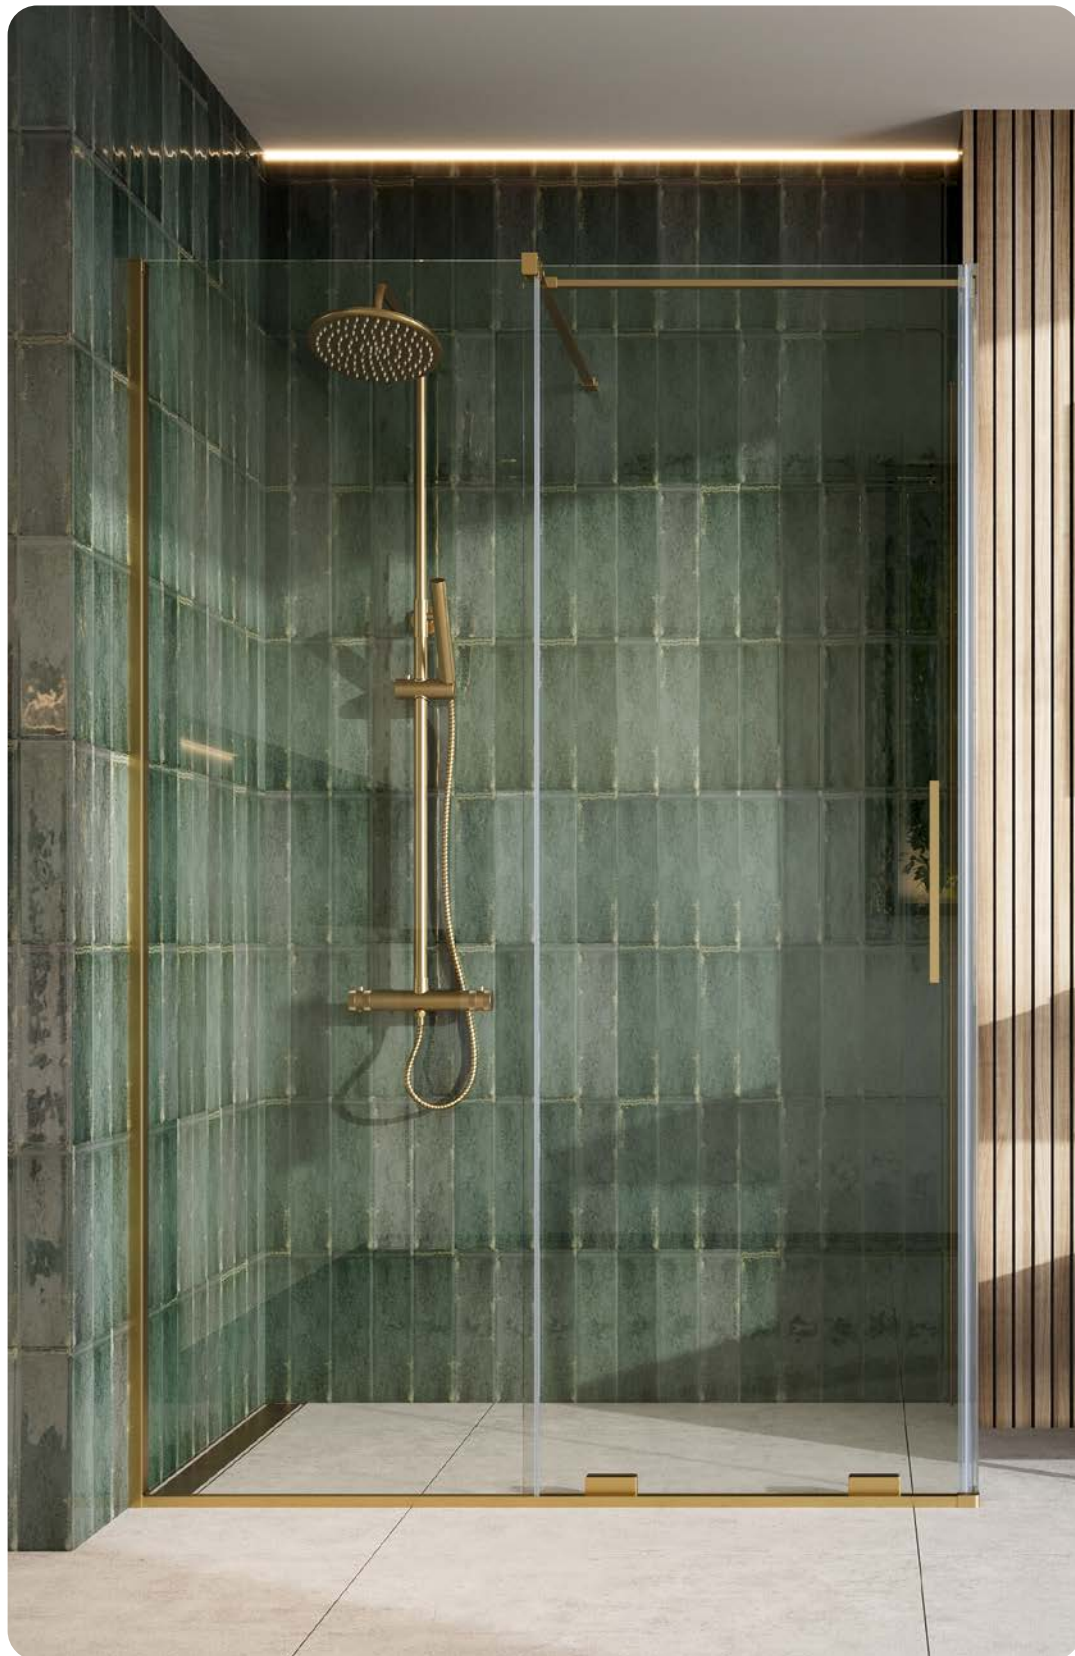

MOMENTUM

SLIDING DOOR PANELS

Size	Price Inc VAT	Code
1000	£418.00	MO-DOOR-1000
1100	£448.00	MO-DOOR-1100
1200	£469.00	MO-DOOR-1200
1400	£541.00	MO-DOOR-1400
1500	£582.00	MO-DOOR-1500
1600	£589.00	MO-DOOR-1600
1700	£644.00	MO-DOOR-1700

DOOR PROFILE & ACCESSORIES PACK

MO-DOORPACK-BRASS £300.00

SIDE PANEL

Size	Price Inc VAT	Code
700	£220.00	MO-SIDEPANEL-700
760	£220.00	MO-SIDEPANEL-760
800	£220.00	MO-SIDEPANEL-800
900	£220.00	MO-SIDEPANEL-900

SIDE PANEL PROFILE & ACCESSORIES PACK

MO-SIDEPACK-BRASS £120.00