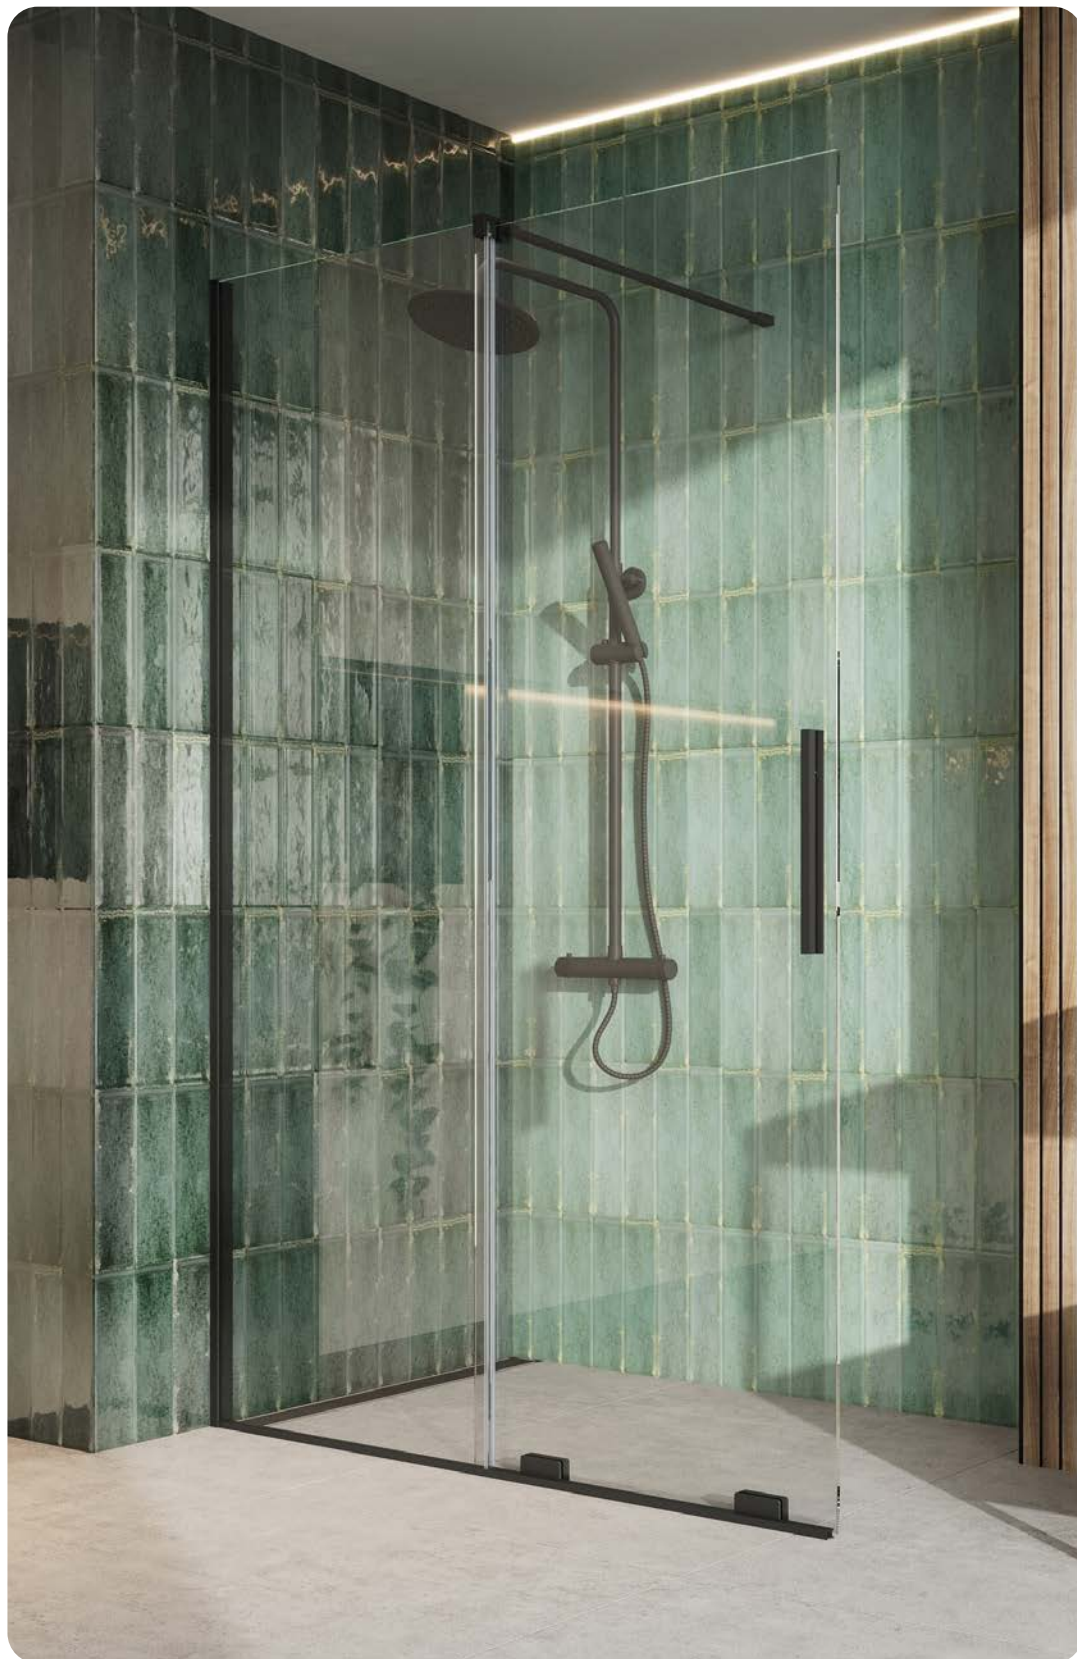

MOMENTUM

SLIDING DOOR PANELS

Size	Price Inc VAT	Code
1000	£418.00	MO-DOOR-1000
1100	£448.00	MO-DOOR-1100
1200	£469.00	MO-DOOR-1200
1400	£541.00	MO-DOOR-1400
1500	£582.00	MO-DOOR-1500
1600	£589.00	MO-DOOR-1600
1700	£644.00	MO-DOOR-1700

DOOR PROFILE & ACCESSORIES PACK

MO-DOORPACK-BLACK £300.00

SIDE PANEL

Size	Price Inc VAT	Code
700	£220.00	MO-SIDEPANEL-700
760	£220.00	MO-SIDEPANEL-760
800	£220.00	MO-SIDEPANEL-800
900	£220.00	MO-SIDEPANEL-900

SIDE PANEL PROFILE & ACCESSORIES PACK

MO-SIDEPACK-BLACK £120.00