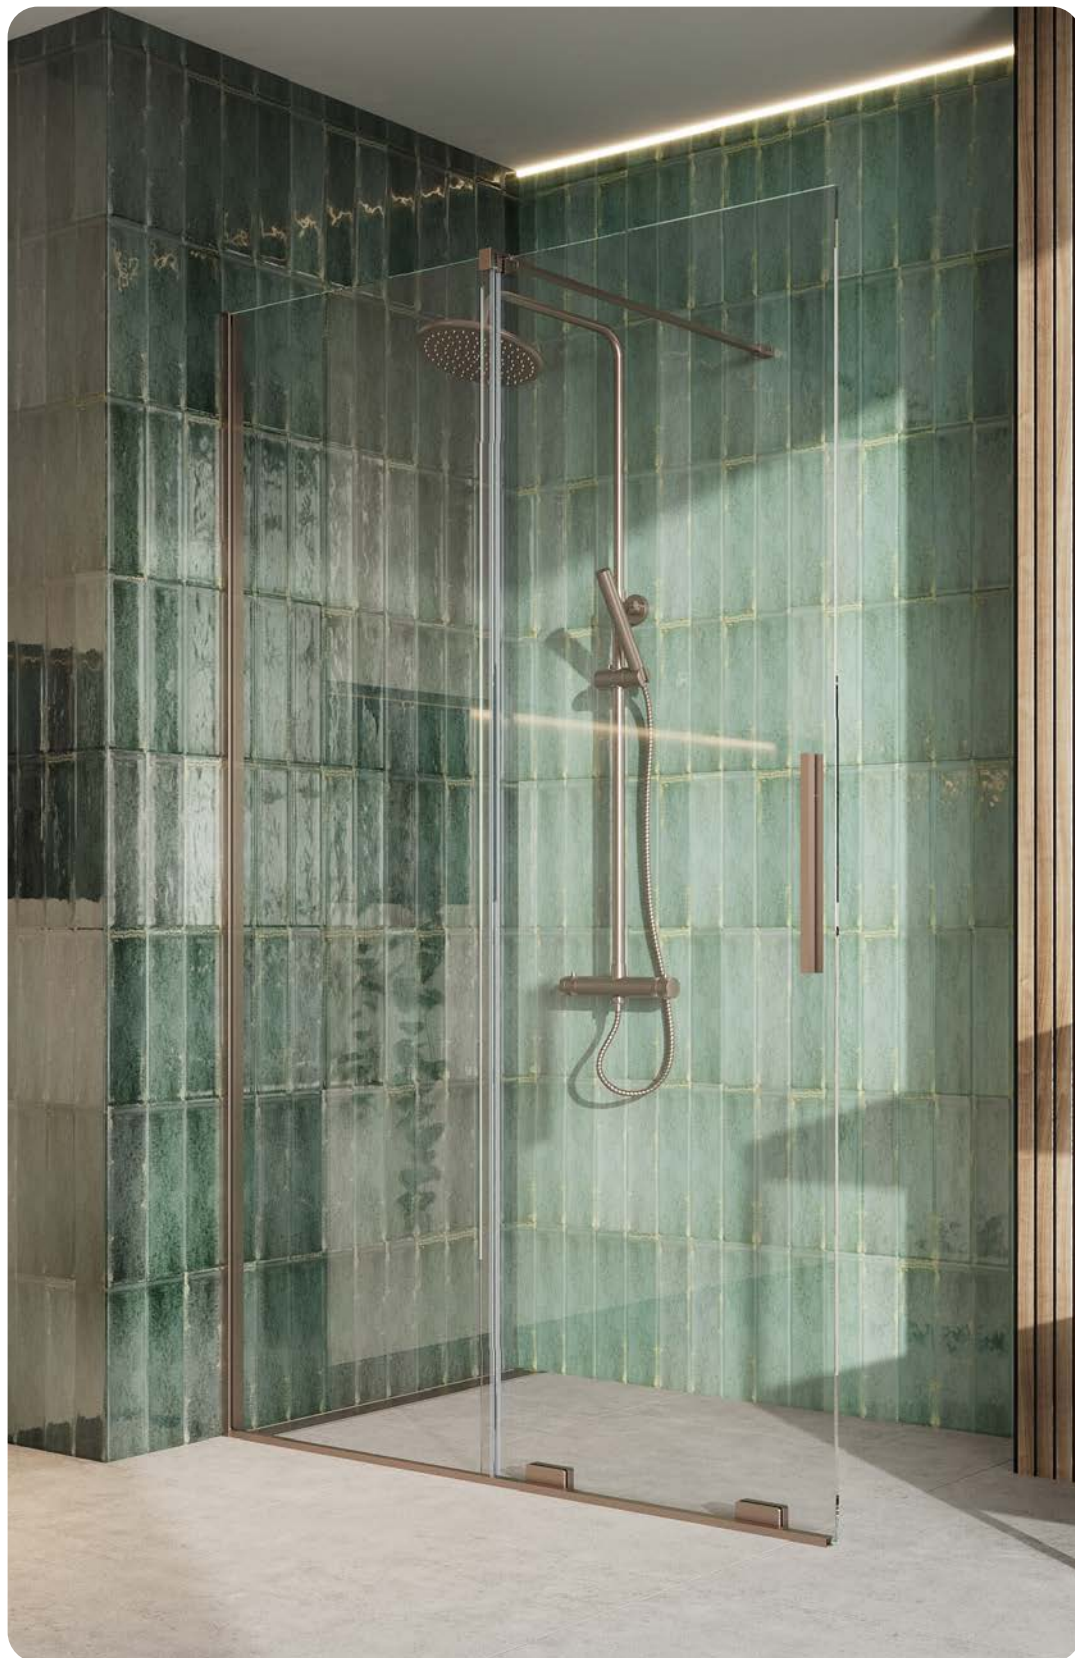

## NEW

**FLUTED FLIPPER PANEL** Pre-Order for Scudo Edition 19

Glass Panel 275mm	£150.00	FLUTEDFLIPPER
Bronze Hinge Pack	£150.00	FLUTED-HINGE-BRONZE

# MOMENTUM