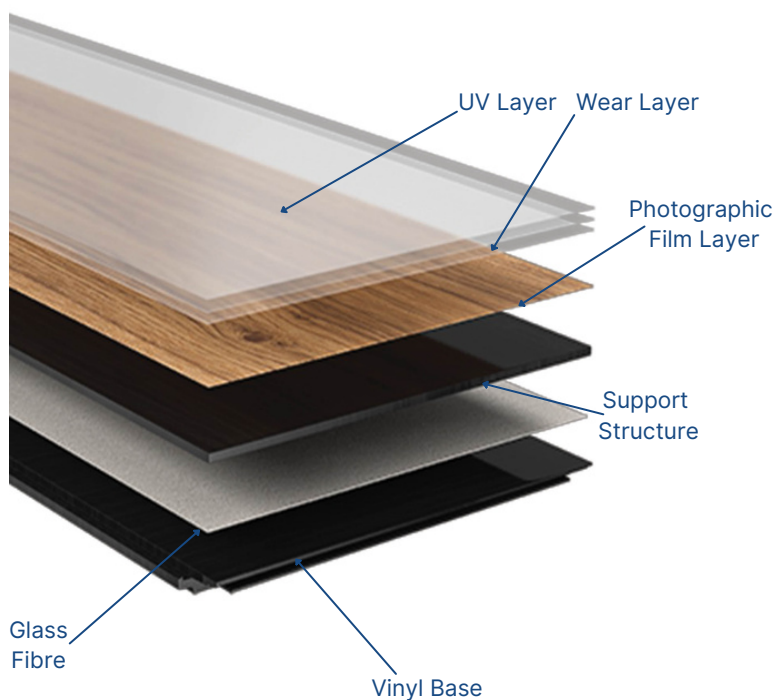

Plank

2.2 SQM Per Pack
Approx 10 Planks Per Pack

Tile

2.1 SQM Per Pack
Approx 6 Tiles Per Pack

5MM THICK

**100 %
WATERPROOF**

**TOUGH &
DURABLE**

**CLICK
INSTALLATION**