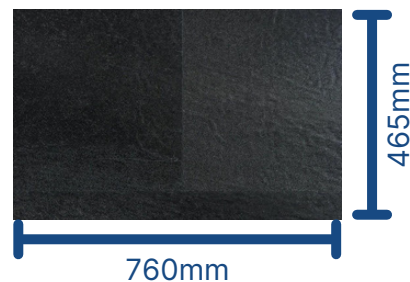

Tile

2.1 SQM Per Pack
Approx 6 Tiles Per Pack