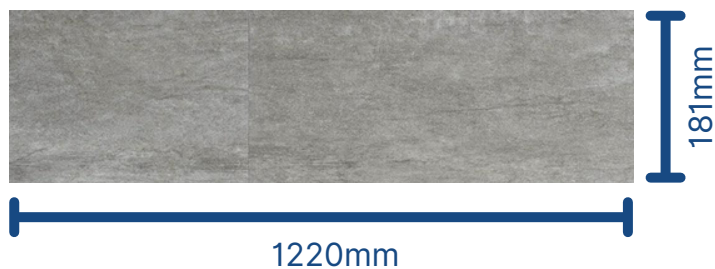

LVT Dimensions

Plank

2.2 SQM Per Pack
Approx 10 Planks Per Pack