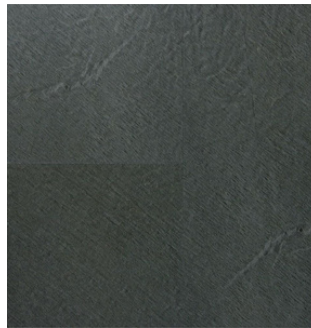

**SHETLAND
BLACK
SLATE**
FFFSHET