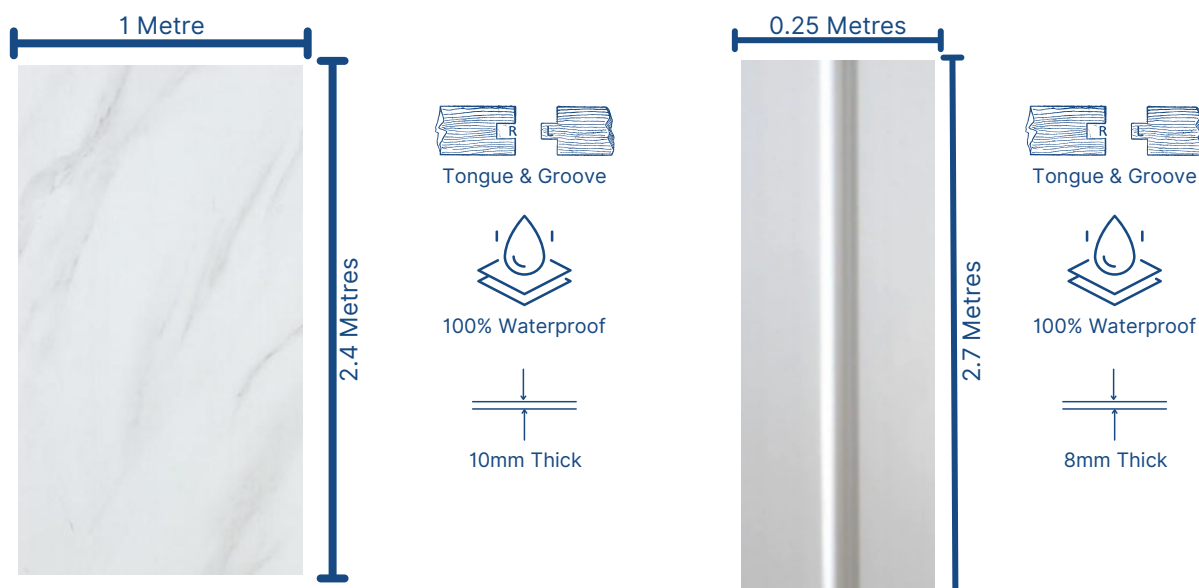

Dimensions

10mm PVC Panels

2400mm x 1000mm

**BEIGE
CONCRETE**
FF10BCP

**BEIGE
SLATE**
FF10BESLAT

**BLACK
FROST**
FF10BF

**BLACK
MARBLE**
FF10BM

**BLACK
SLATE**
FF10BSLAT